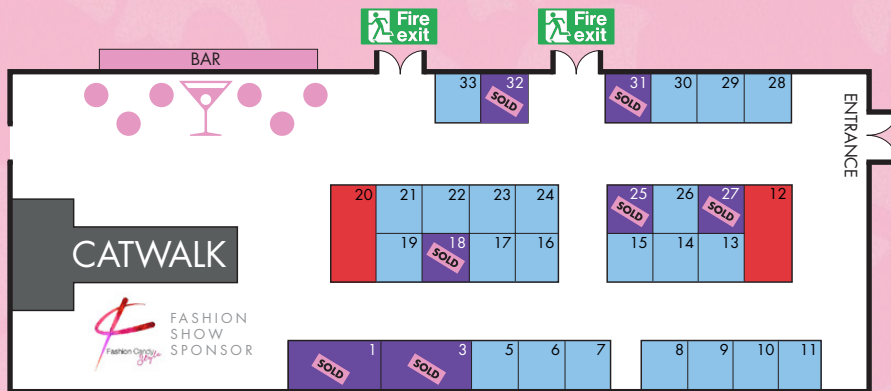

FLOORPLAN

LAYER SUITE

VICE PRESIDENTS LOUNGE

£550+VAT
(4m x 2m)

£295+VAT
(2m x 2m)

£225+VAT
(no electrics)

£150+VAT
(Table Top, 2m x 2m)

STAND SOLD