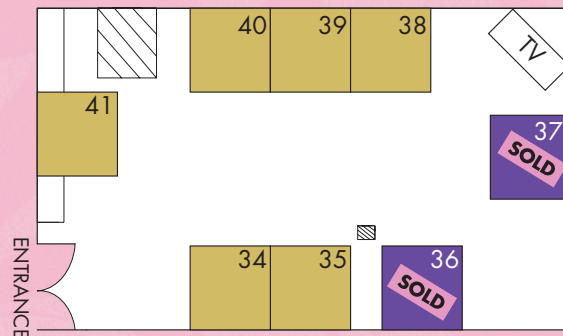

FLOORPLAN

LAYER SUITE

VICE PRESIDENTS LOUNGE

£550+VAT
(4m x 2m)

£295+VAT
(2m x 2m)

£225+VAT
(no electrics)

£150+VAT
(Table Top, 2m x 2m)

STAND SOLD