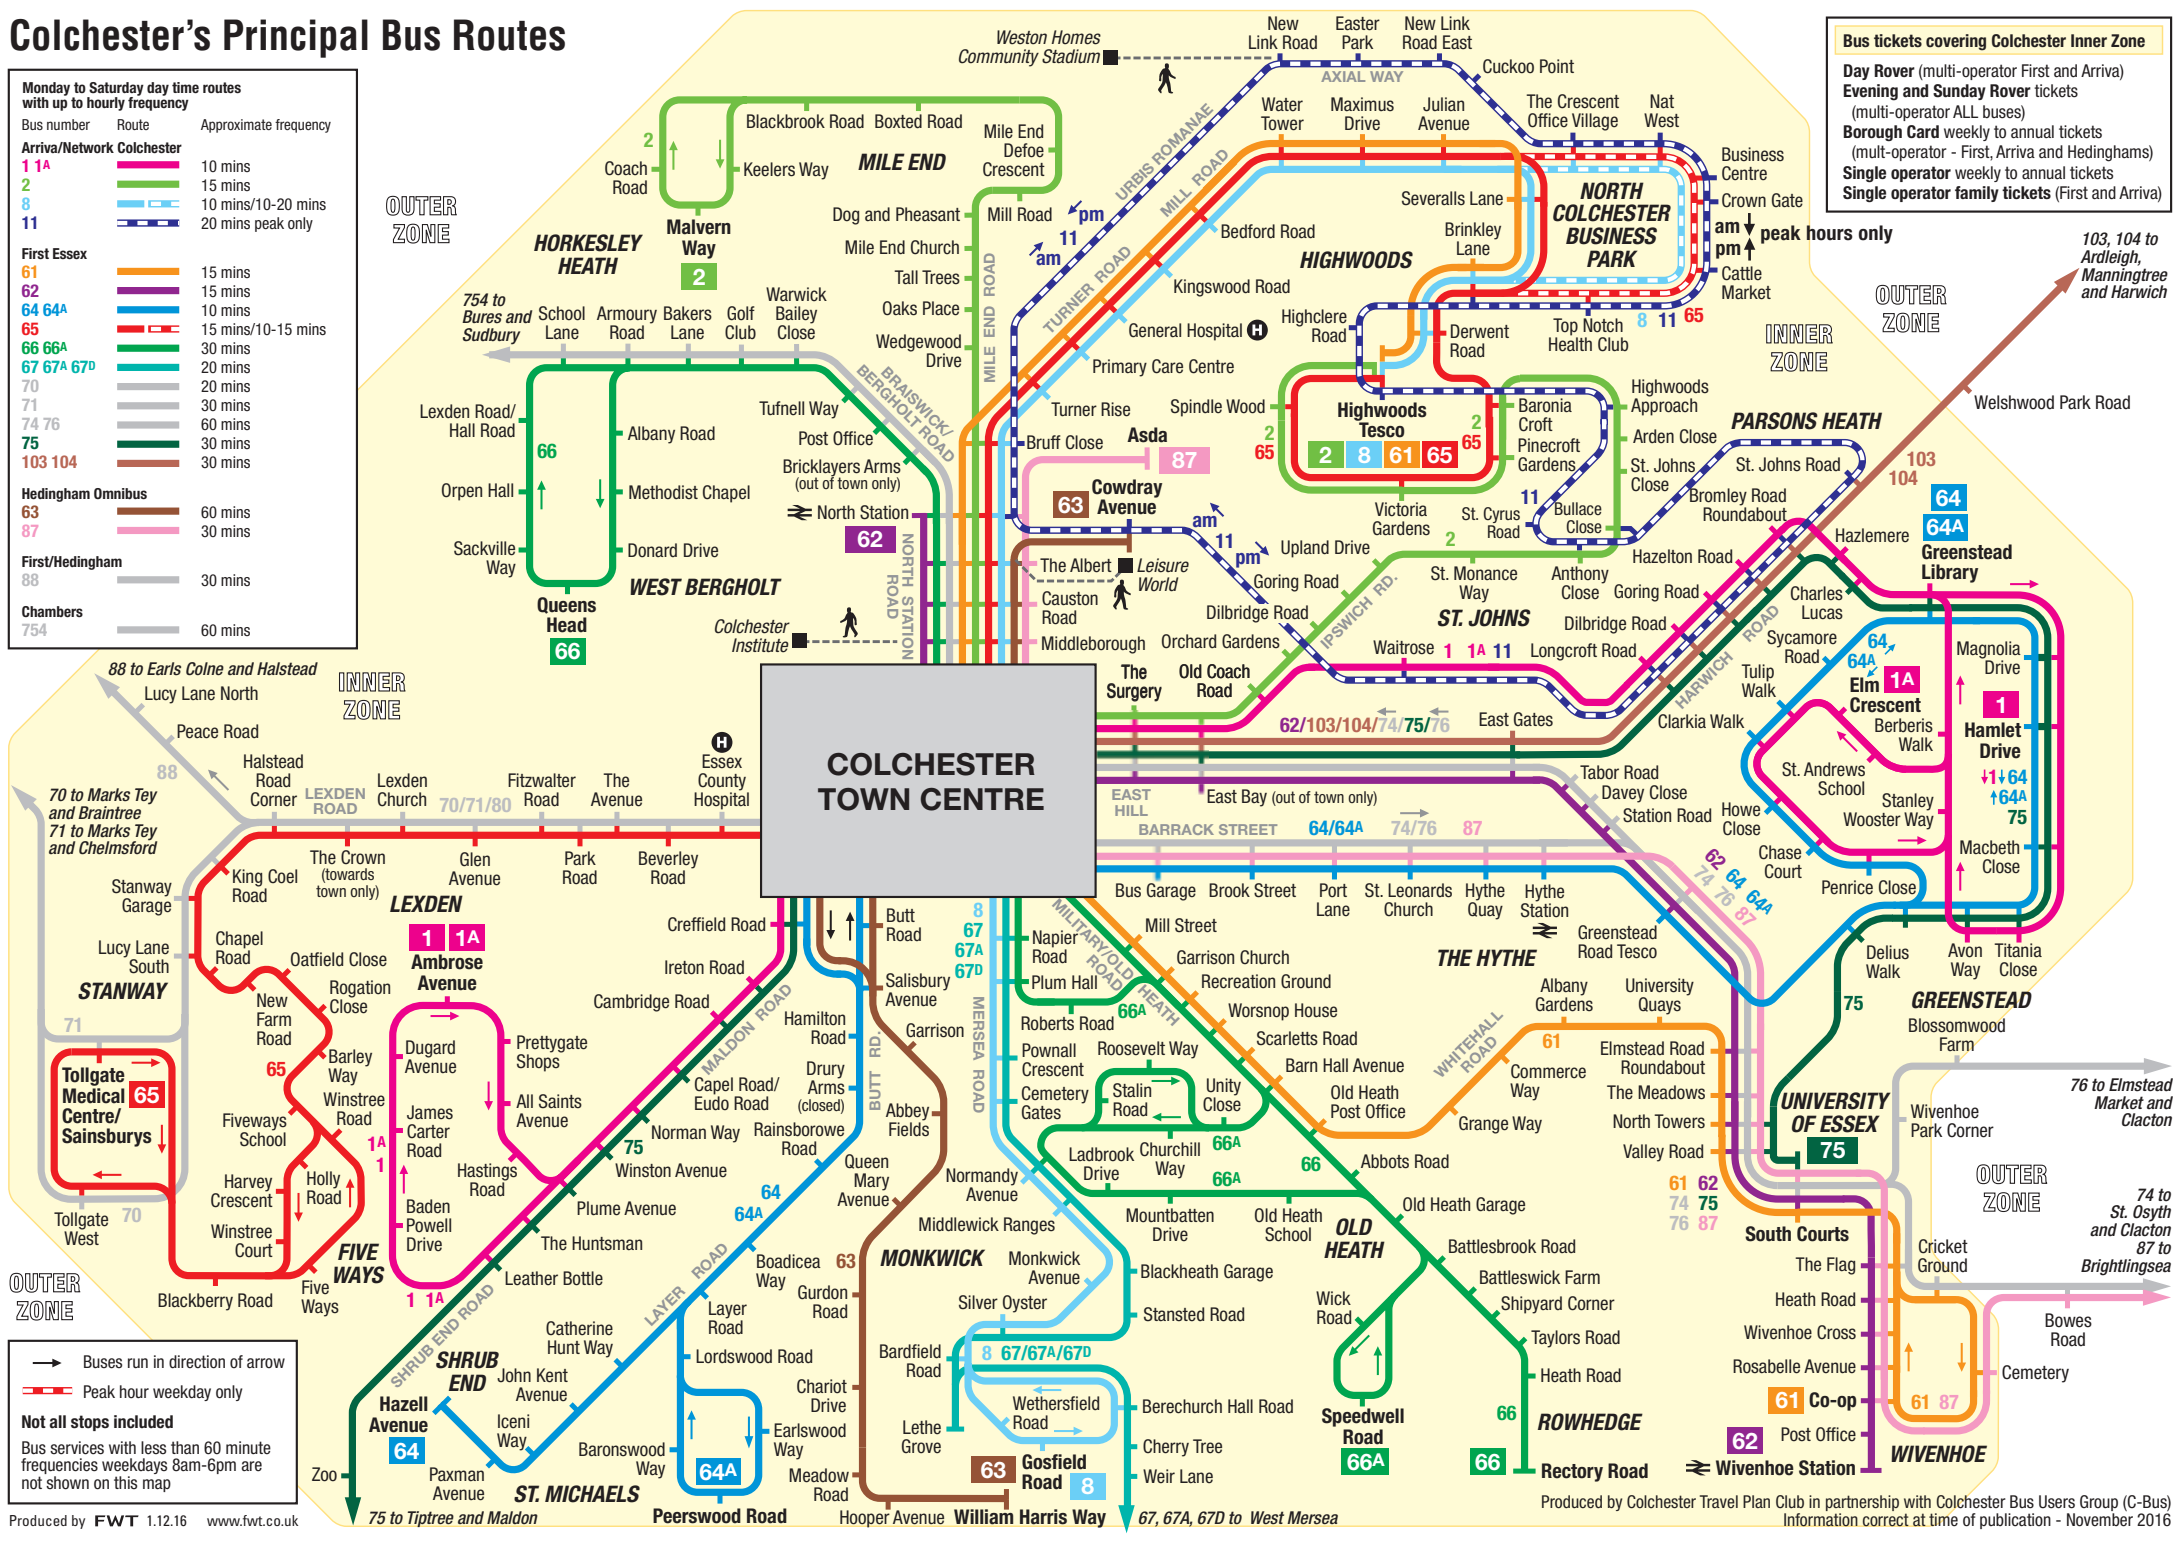

Colchester's Principal Bus Routes

Monday to Saturday day time routes with up to hourly frequency		
Bus number	Route	Approximate frequency
Arriva/Network Colchester		
1 1A		10 mins
2		15 mins
8		10 mins/10-20 mins
11		20 mins peak only
First Essex		
61		15 mins
62		15 mins
64 64A		10 mins
65		15 mins/10-15 mins
66 66A		30 mins
67 67A 67D		20 mins
70		20 mins
71		30 mins
74 76		60 mins
75		30 mins
103 104		30 mins
Hedingham Omnibus		
63		60 mins
87		30 mins
First/Hedingham		
88		30 mins
Chambers		
754		60 mins

Bus tickets covering Colchester Inner Zone

Day Rover (multi-operator First and Arriva)

Evening and Sunday Rover tickets (multi-operator ALL buses)

Borough Card weekly to annual tickets (multi-operator - First, Arriva and Hedinghams)

Single operator weekly to annual tickets

Single operator family tickets (First and Arriva)

→ Buses run in direction of arrow

Peak hour weekday only

Not all stops included

Bus services with less than 60 minute frequencies weekdays 8am-6pm are not shown on this map